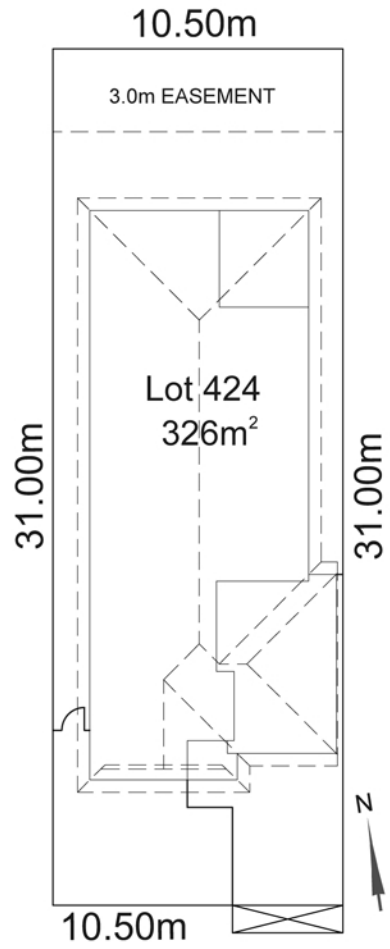

PREMIER TURNKEY

Wilkes 17

Urbane Facade

Stage 4A

$379,900